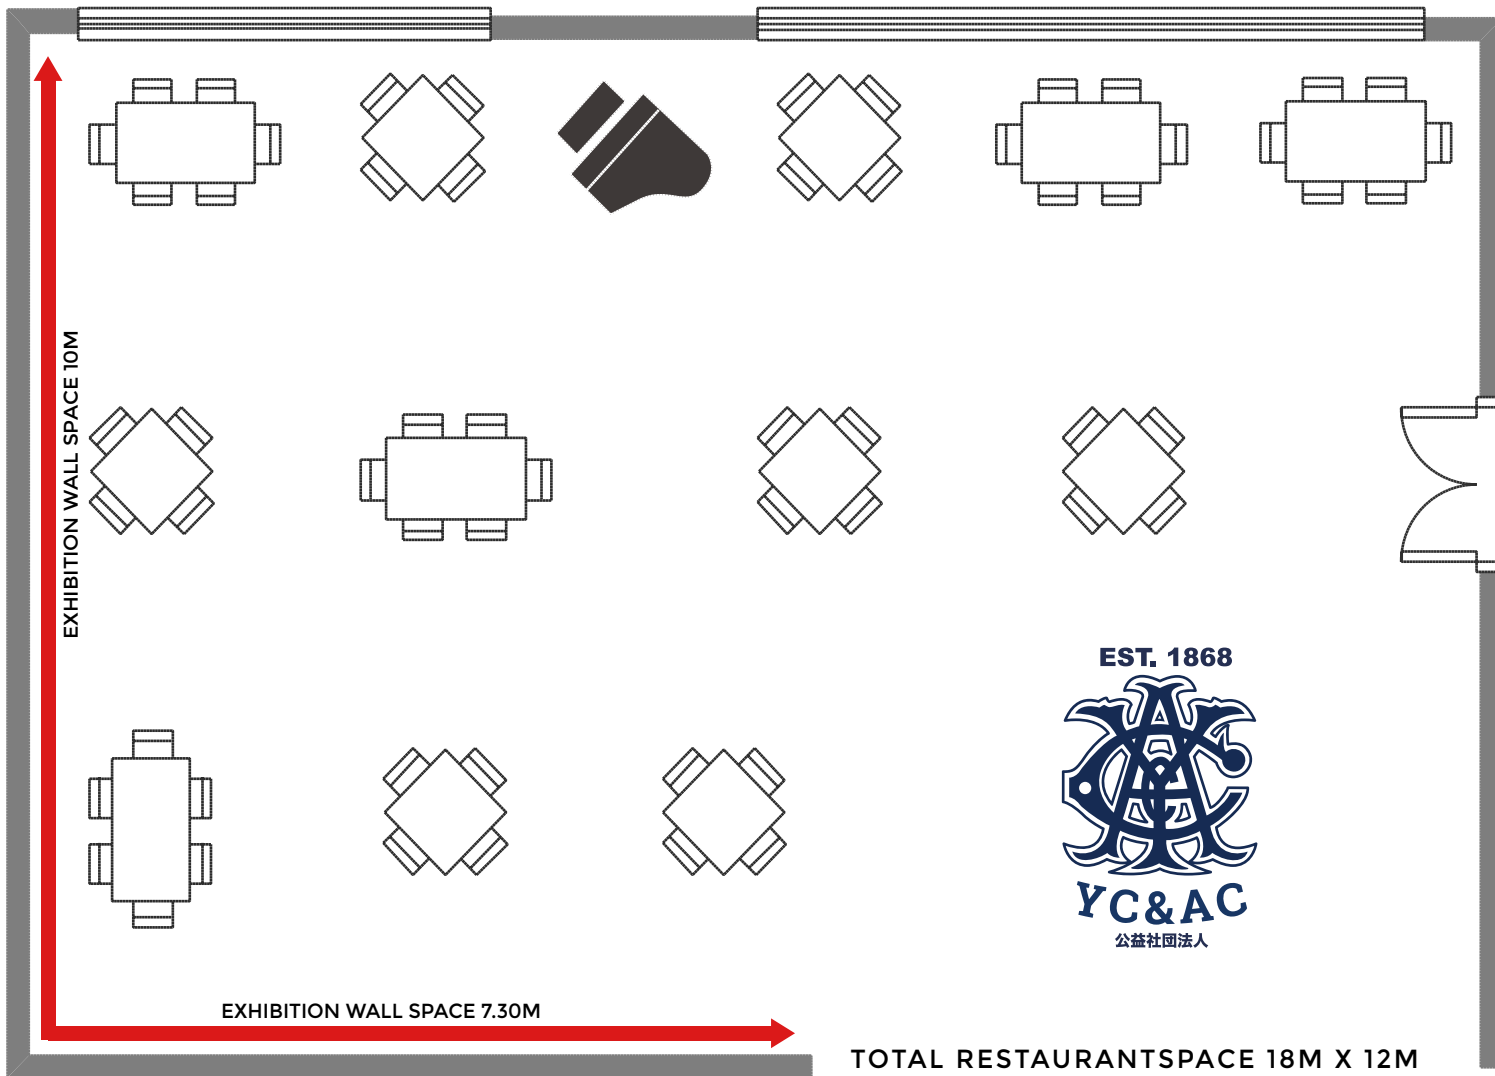

SCOPE:

Available Frames: 13

Material: Acrylic *Clear with sling and strings

External dimensions: 891 x 644mm

Exhibit thickness: 1mm

*Canvases can also be mounted on the rails